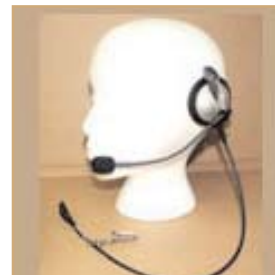

LXE ACCESSORIES

MX7

RAM BRACKET - MX7

VEHICLE-MOUNT CRADLE

POWERED DESK-TOP CRADLE

POWERED VEHICLE-MOUNT CRADLE

CASE FOR NON-HANDLED MX7

CASE FOR HANDLED MX7

VOICE CASE

HOLSTER FOR HANDLED MX7

HOLSTER FOR NON-HANDLED MX7

RUBBER BOOT - BLK

RUBBER BOOT - YEL

DUAL BAND HEADSET

AC POWER SUPPLY

TETHERED STYLUS KIT