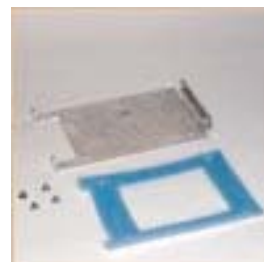

INTERNAL HARD DRIVE
MOUNTING BRACKET
KIT

To place an order or request additional information on these and other LXE accessories, call 1.800.664.4593 and ask to speak to a Customer Relationship Manager.